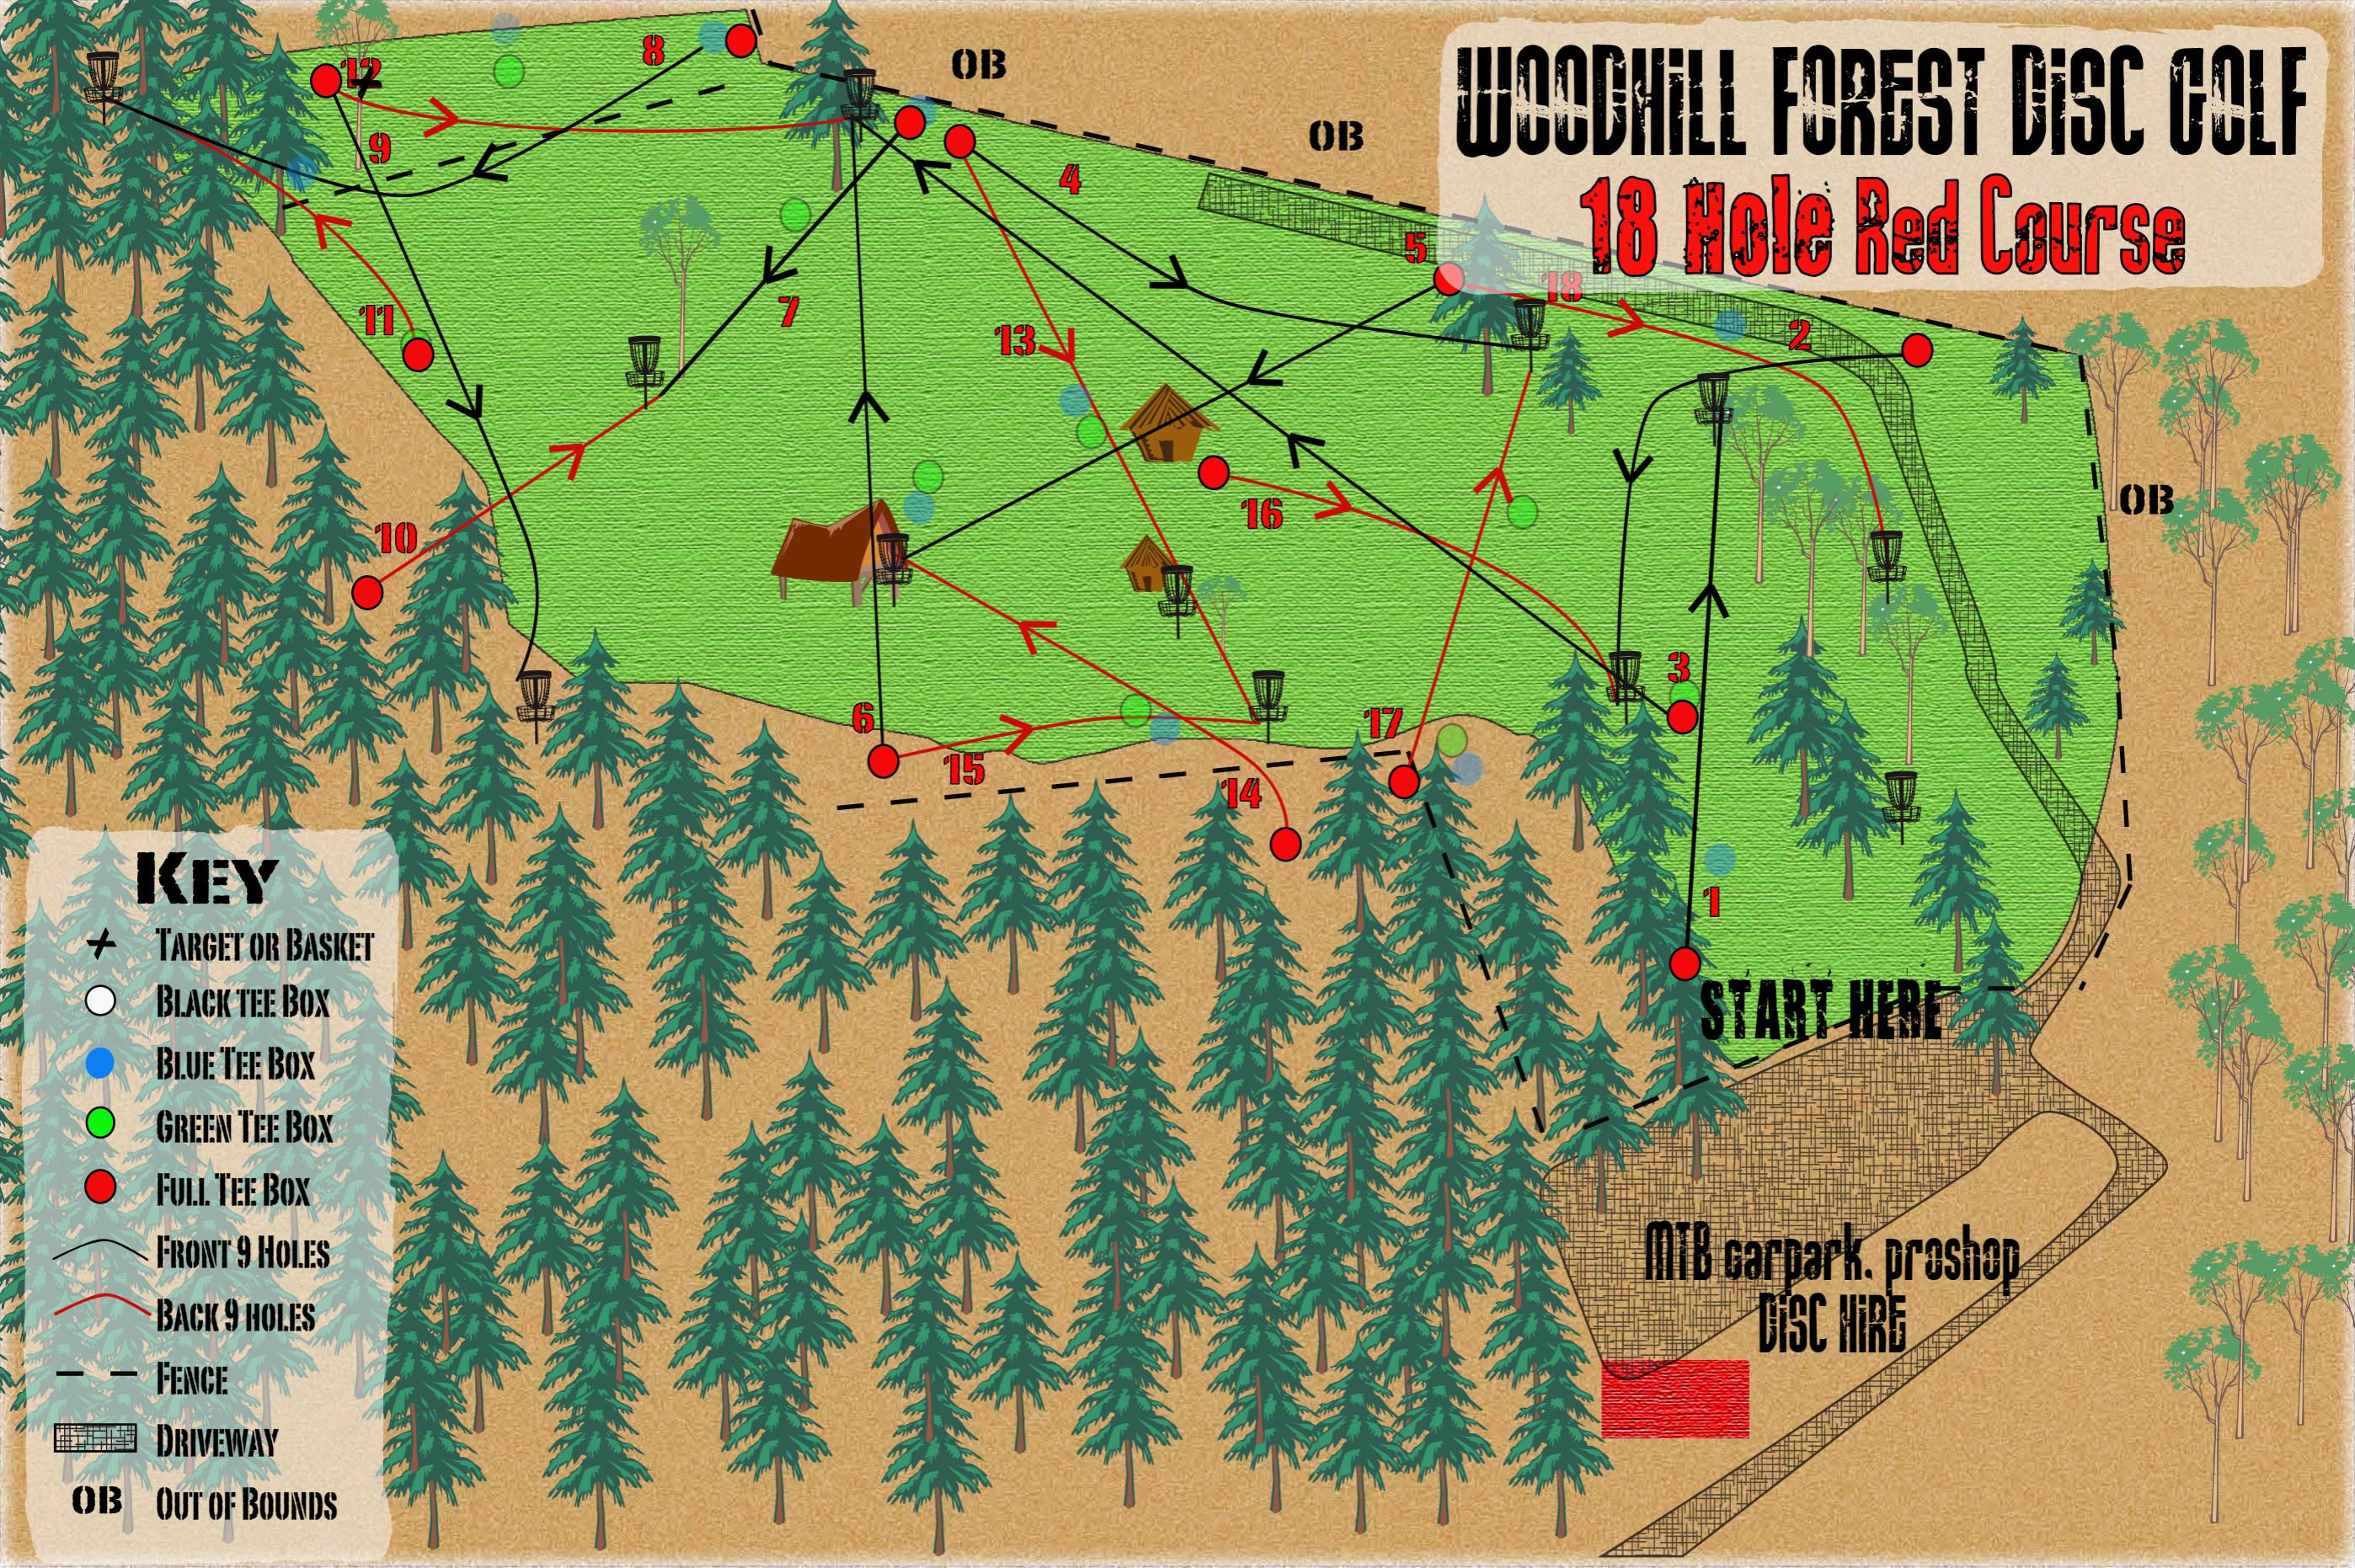

WOODHILL FOREST DISC GOLF

18 Hole Red Course

KEY

- ★ TARGET OR BASKET
- BLACK TEE BOX
- BLUE TEE BOX
- GREEN TEE BOX
- FULL TEE BOX
- FRONT 9 HOLES
- BACK 9 HOLES
- - - FENCE
- ▒ DRIVEWAY
- OB OUT OF BOUNDS

START HERE

MTB carpark, proshop
DISC HIRE