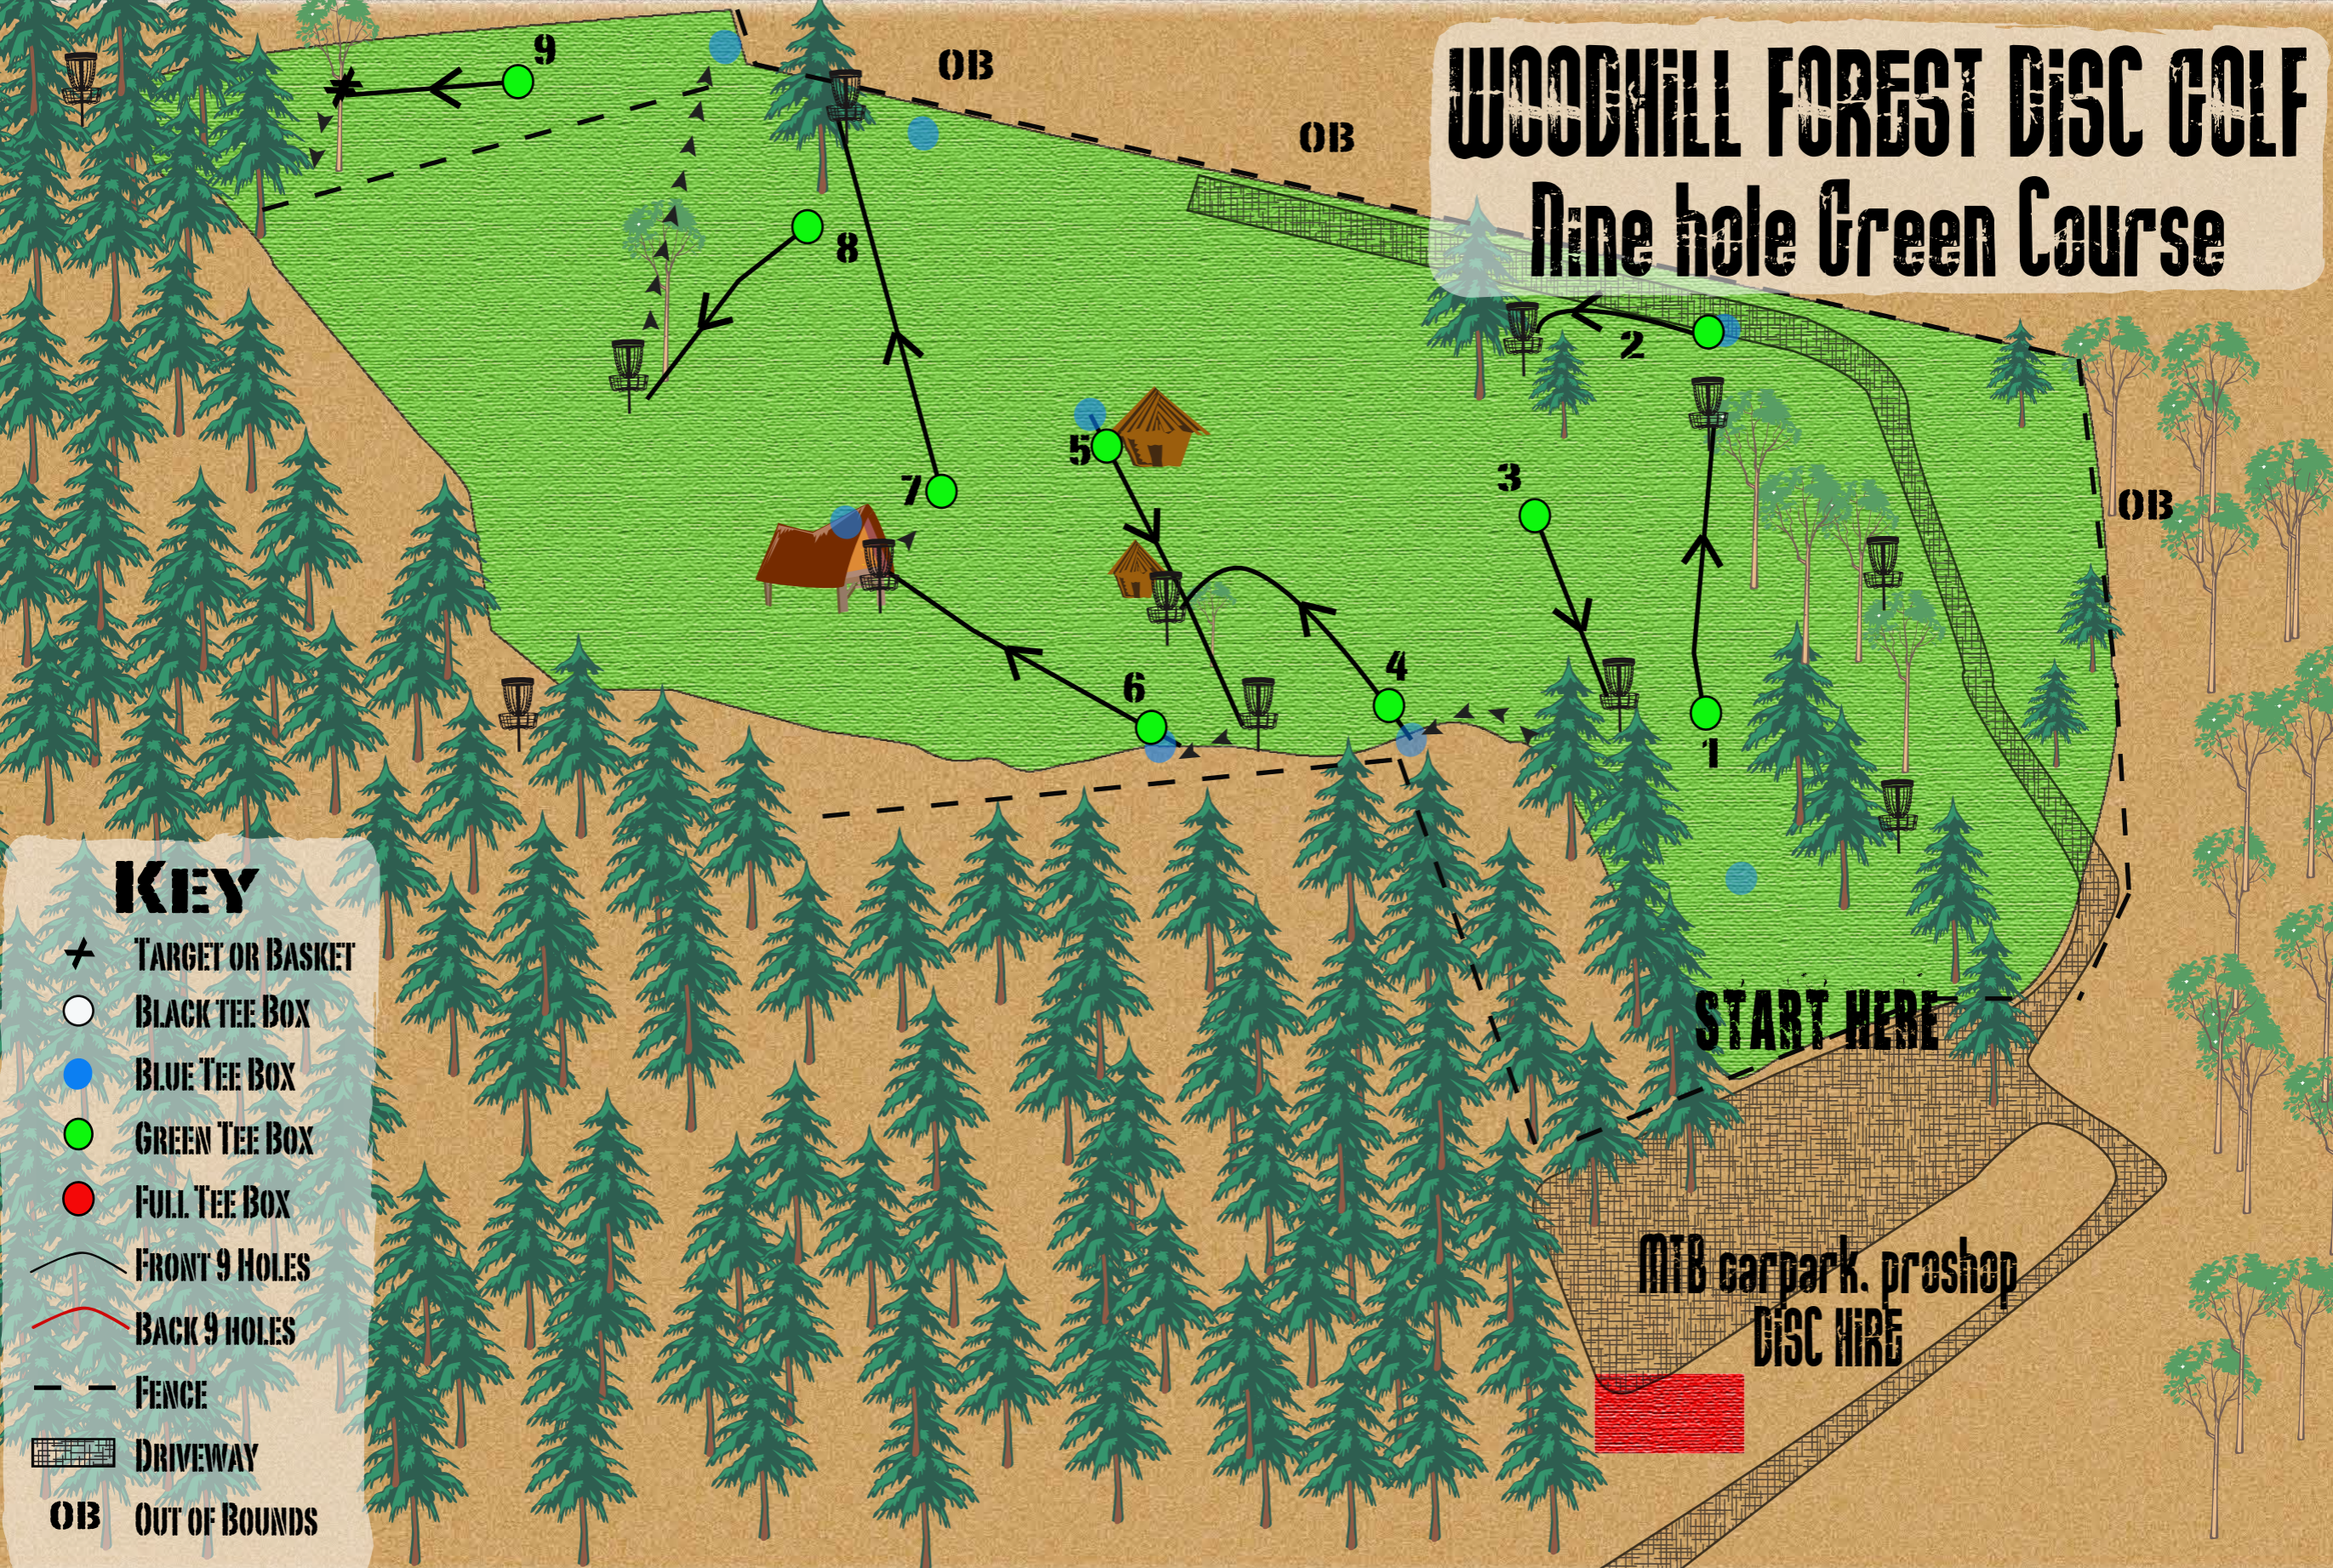

WOODHILL FOREST DISC GOLF

Nine hole Green Course

- KEY**
- ✦ TARGET OR BASKET
 - BLACK TEE BOX
 - BLUE TEE BOX
 - GREEN TEE BOX
 - FULL TEE BOX
 - FRONT 9 HOLES
 - BACK 9 HOLES
 - - - FENCE
 - ▭ DRIVEWAY
 - OB OUT OF BOUNDS

START HERE

**MTB carpark, proshop
DISC HIRE**