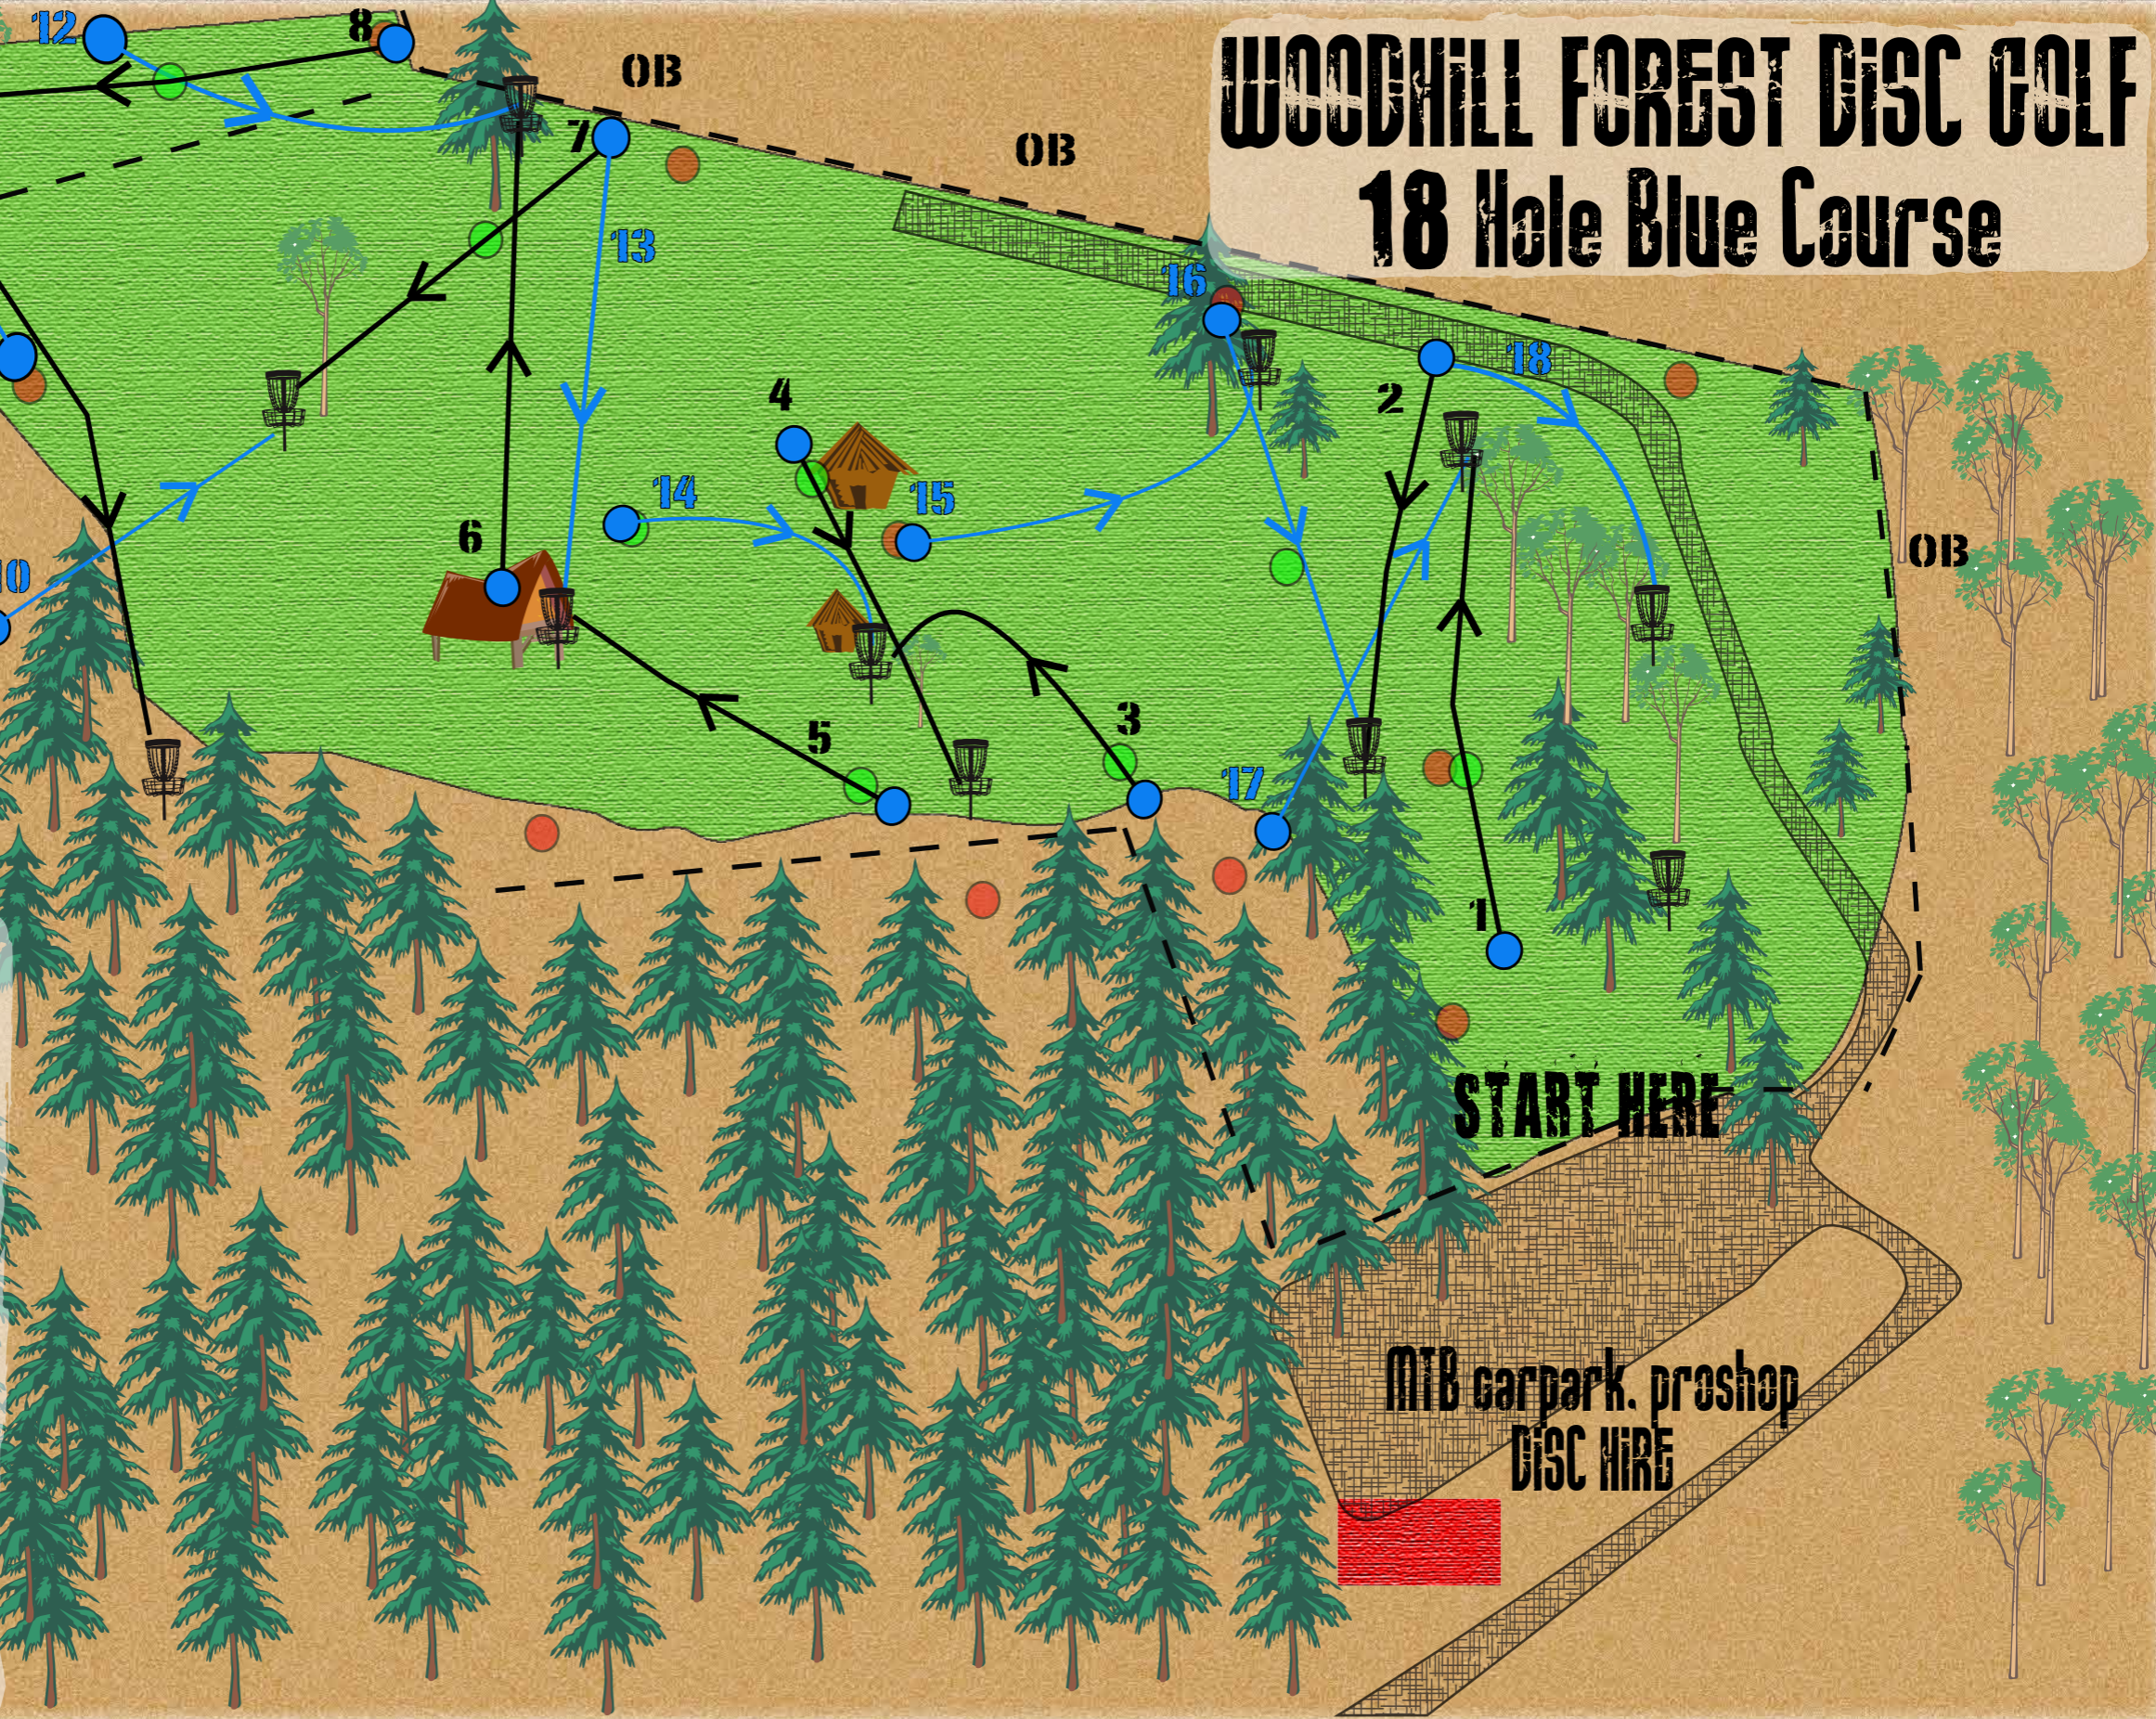

WOODHILL FOREST DISC GOLF

18 Hole Blue Course

KEY

- ★ TARGET OR BASKET
- BLACK TEE BOX
- BLUE TEE BOX
- GREEN TEE BOX
- FULL TEE BOX
- FRONT 9 HOLES
- BACK 9 HOLES
- - - FENCE
- ▭ DRIVEWAY
- OB OUT OF BOUNDS

START HERE

**MTB carpark, proshop
DISC HIRE**