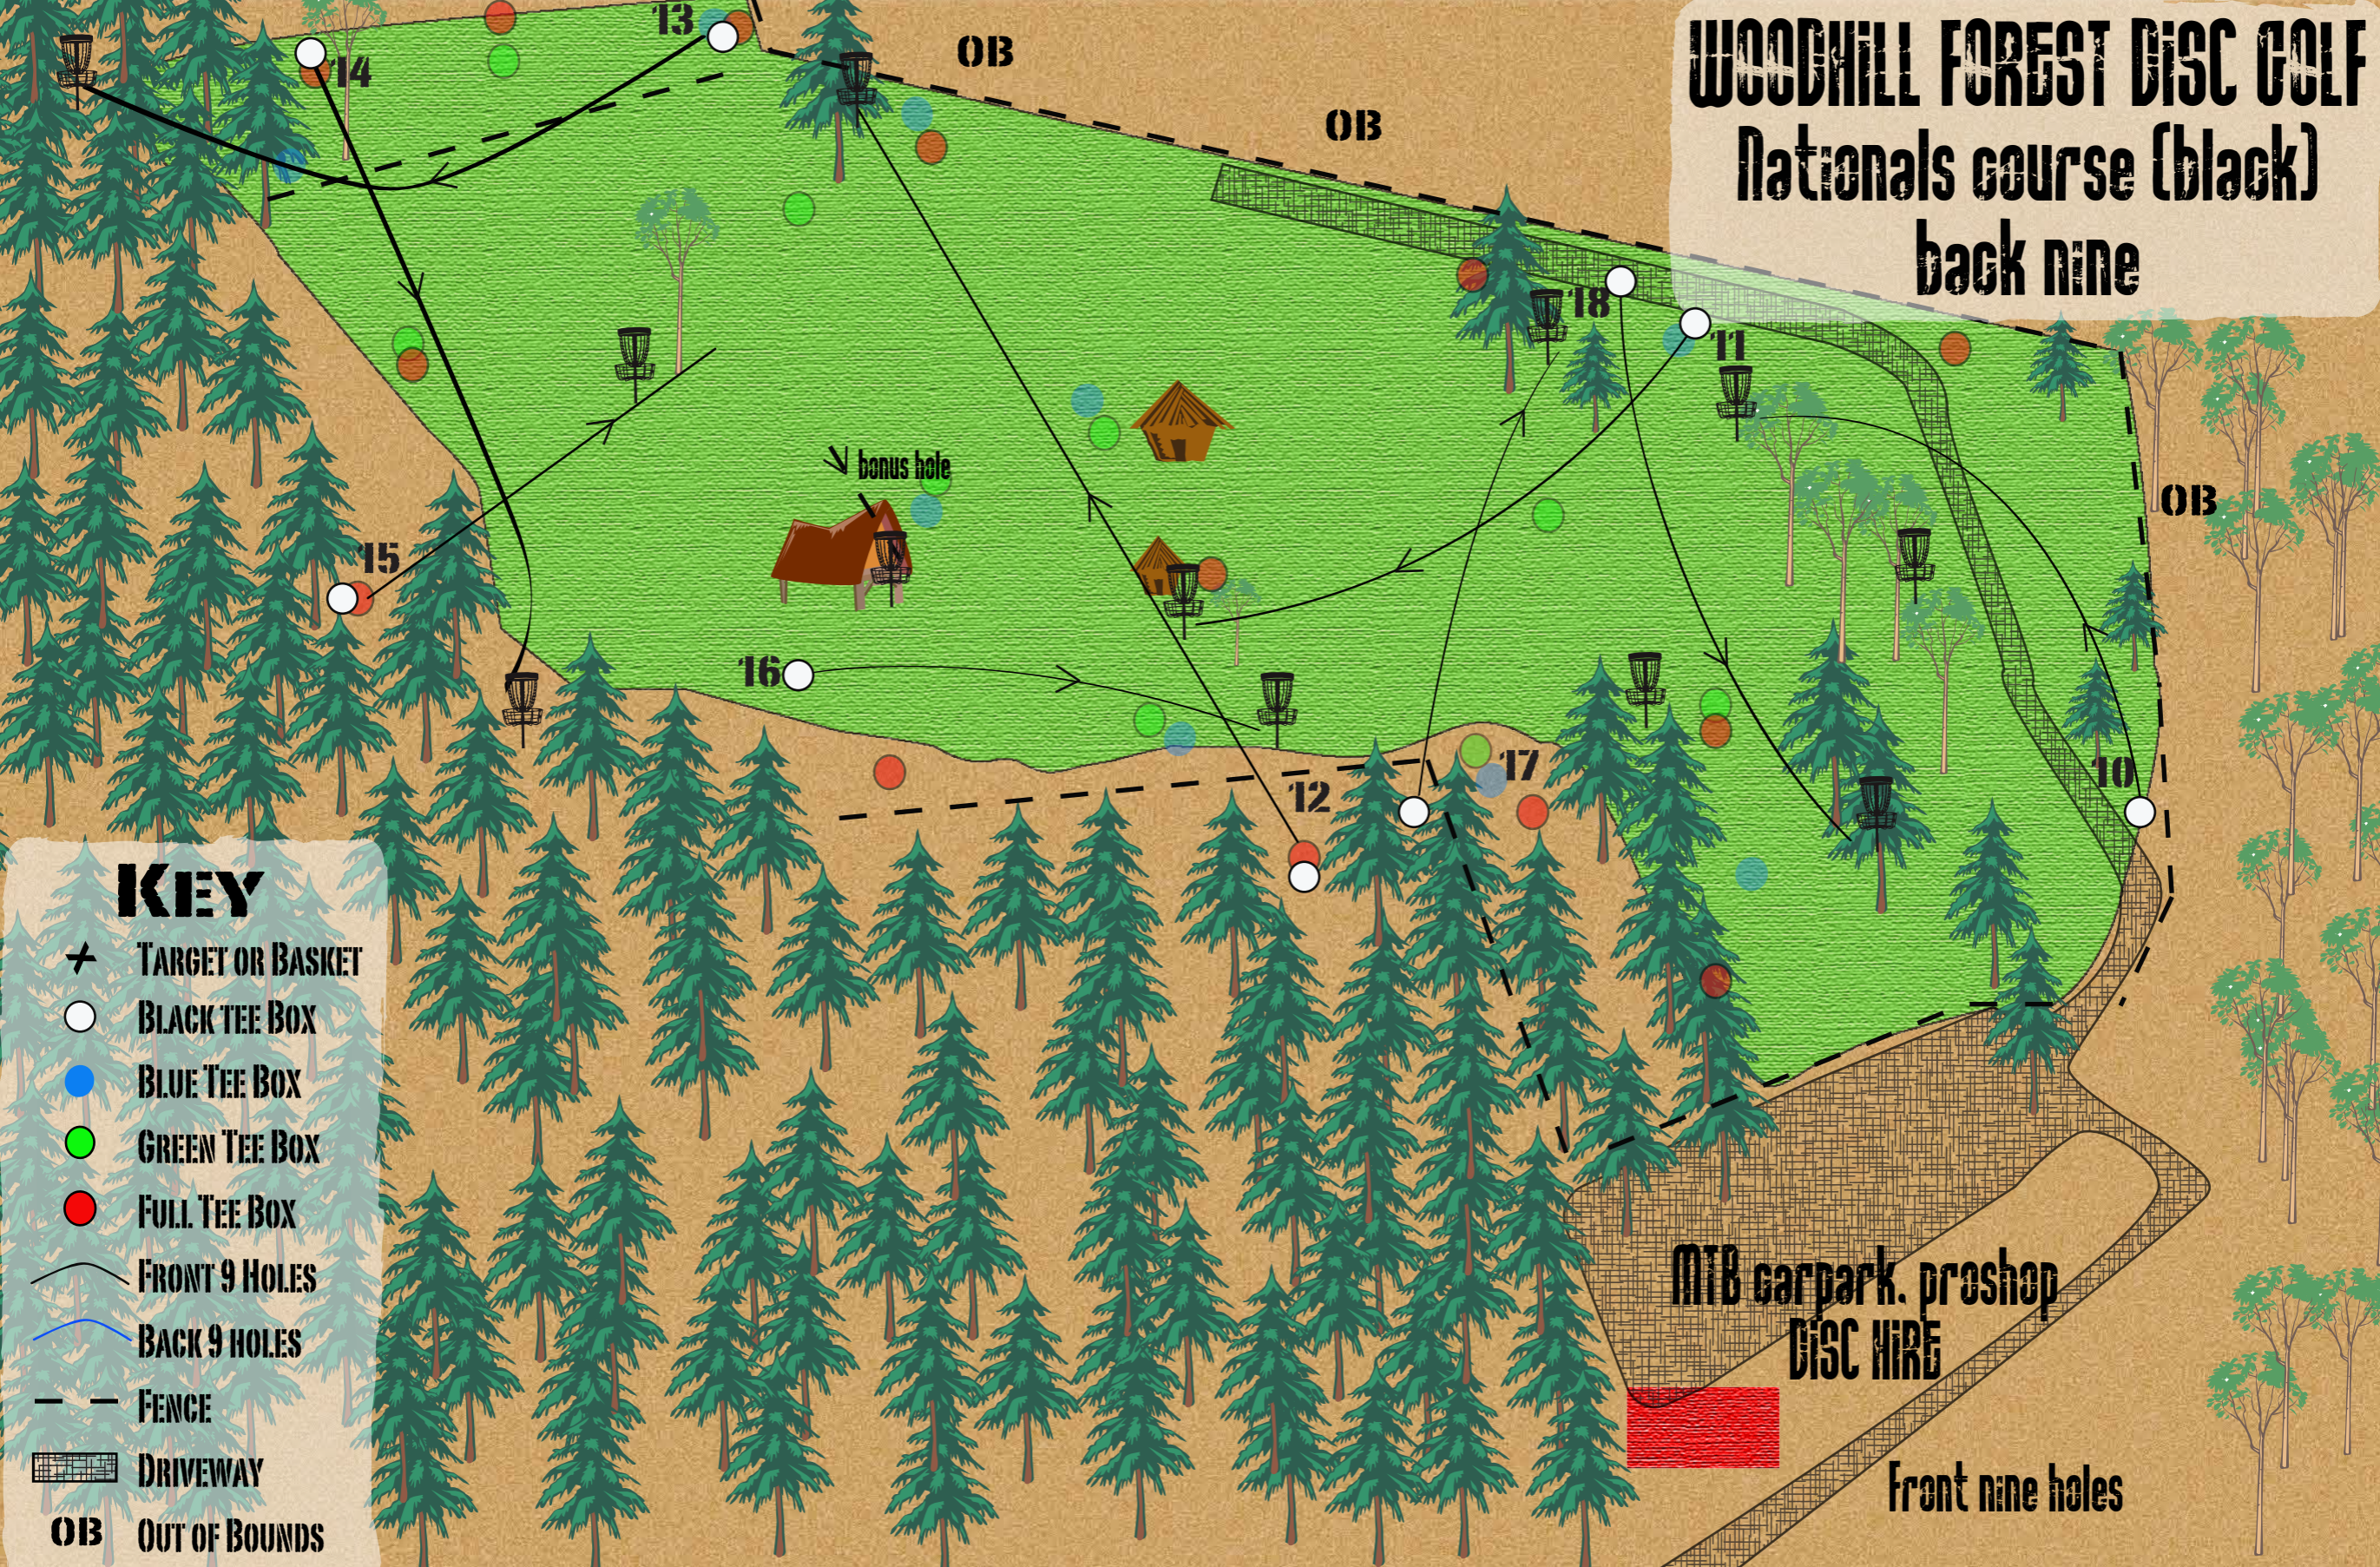

### KEY

- ✦ BASKET
- TEE BOX
- FAIRWAY
- - FENCE
- ▒ DRIVEWAY
- OB OUT OF BOUNDS
- 4WD TRACK

# WOODHILL FOREST DISC GOLF

## Nationals course (black)

### back nine

- KEY**
- ✦ TARGET OR BASKET
  - BLACK TEE BOX
  - BLUE TEE BOX
  - GREEN TEE BOX
  - FULL TEE BOX
  - FRONT 9 HOLES
  - BACK 9 HOLES
  - - - FENCE
  - ▭ DRIVEWAY
  - OB OUT OF BOUNDS

MTB carpark, proshop  
DISC HIRE