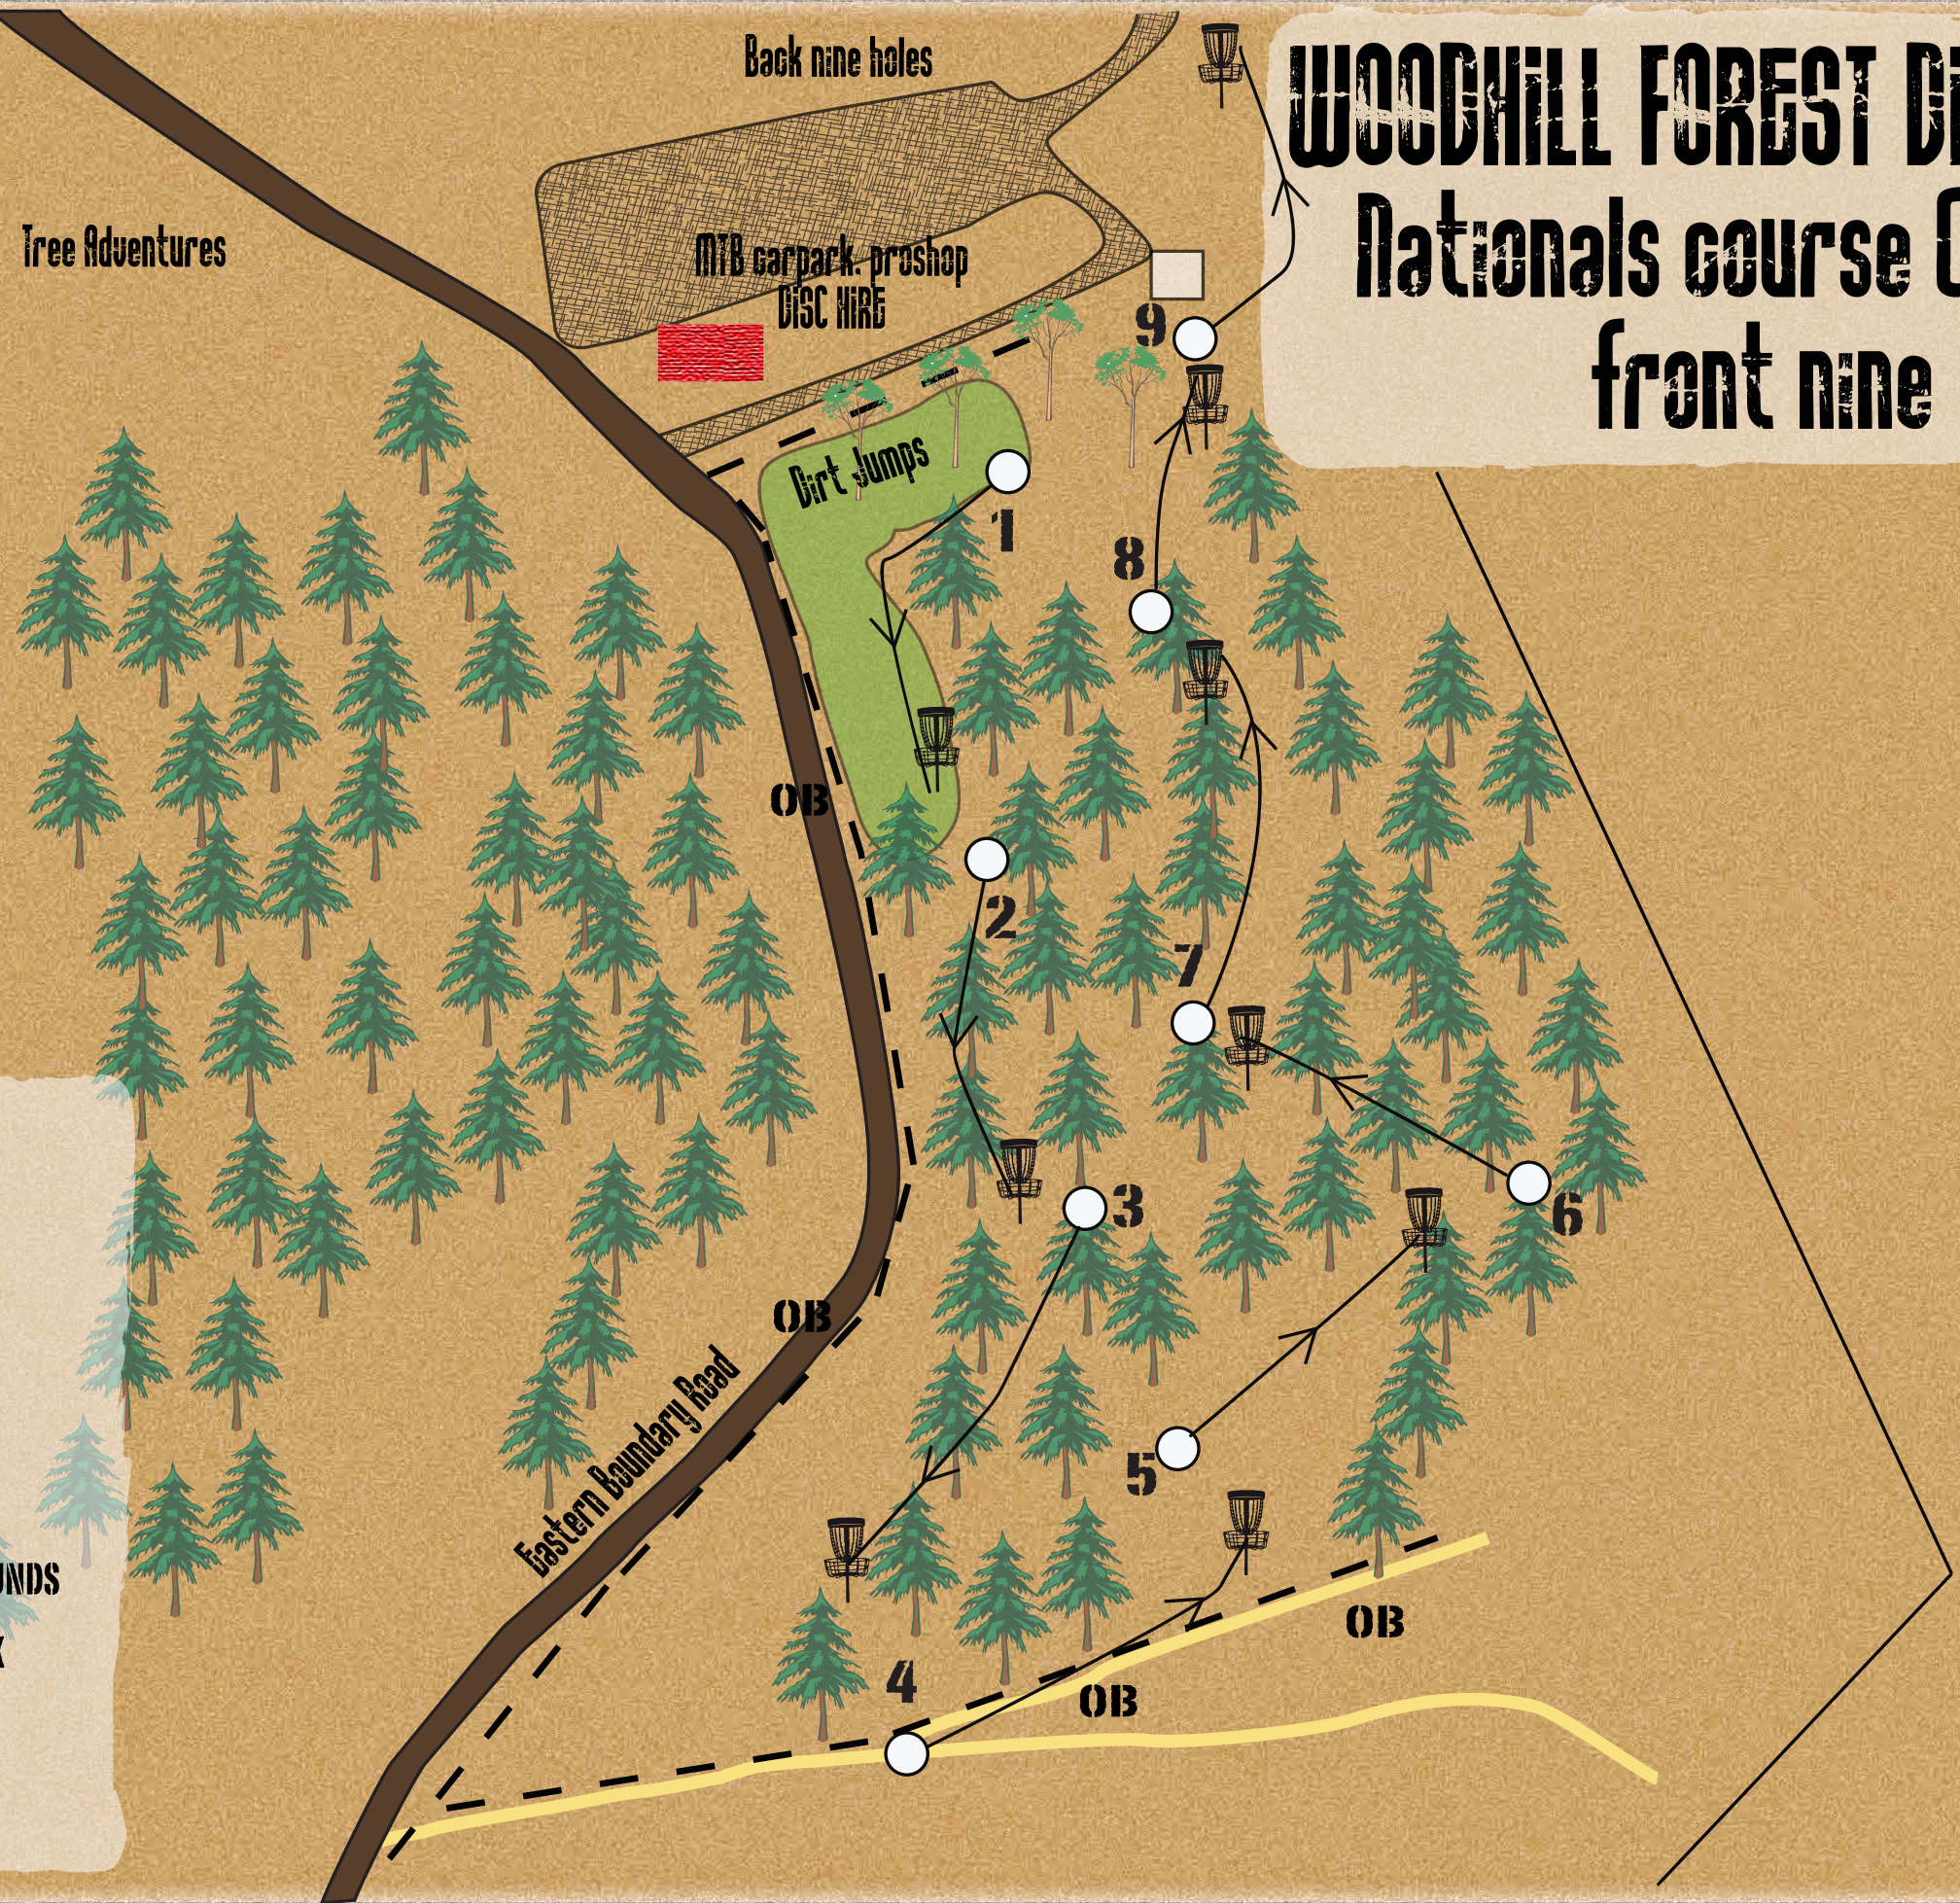

### front nine

Back nine holes

Tree Adventures

MTB carpark, proshop  
DISC HIRE

Dirt Jumps

### KEY

- ✦ BASKET
- TEE BOX
- FAIRWAY
- - FENCE
- ▒ DRIVEWAY
- OB OUT OF BOUNDS
- 4WD TRACK

## Nationals course (black)

### back nine

- KEY**
- ✦ TARGET OR BASKET
  - BLACK TEE BOX
  - BLUE TEE BOX
  - GREEN TEE BOX
  - FULL TEE BOX
  - FRONT 9 HOLES
  - BACK 9 HOLES
  - - - FENCE
  - ▭ DRIVEWAY
  - OB OUT OF BOUNDS

MTB carpark, proshop  
DISC HIRE