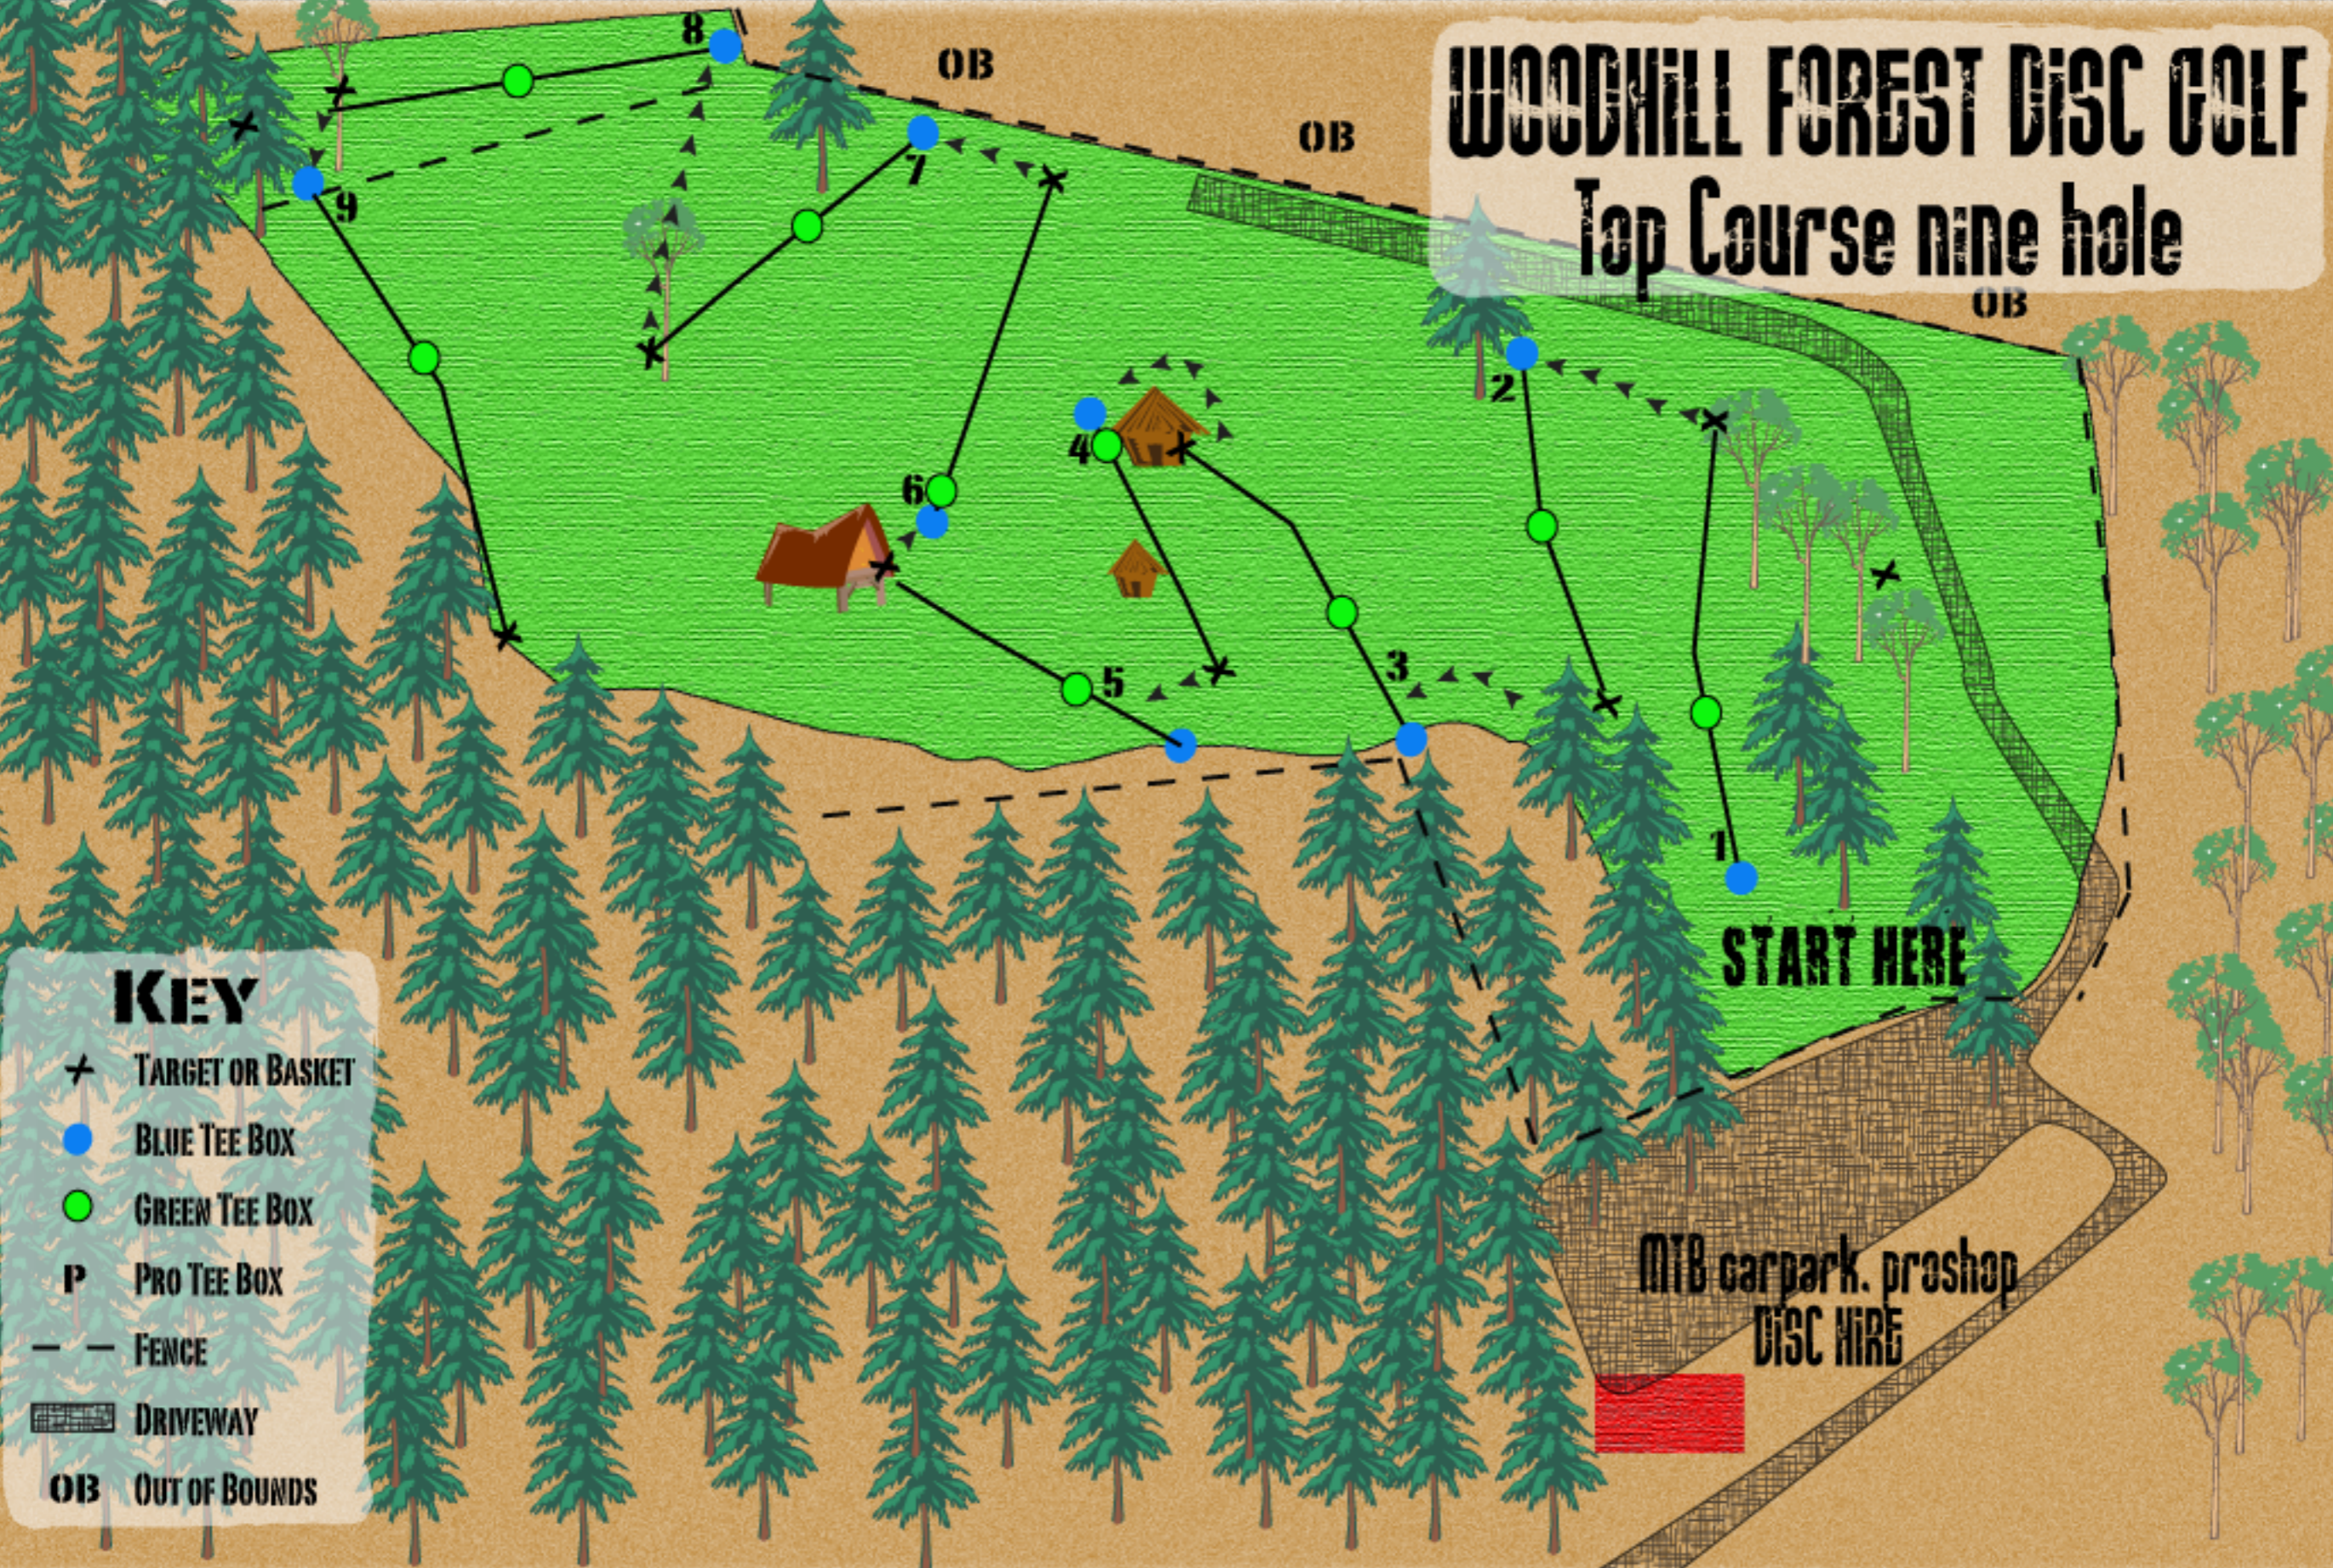

WOODHILL FOREST DISC GOLF

Top Course nine hole

KEY

- ★ TARGET OR BASKET
- BLUE TEE BOX
- GREEN TEE BOX
- P PRO TEE BOX
- - - FENCE
- ▨ DRIVEWAY
- OB OUT OF BOUNDS

START HERE

MTB carpark, prashop
DISC HIRE